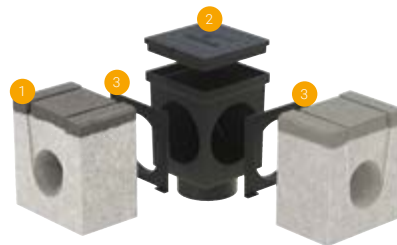

Charcoal

Accessories

- 1: Driveline Drain
- 2: Rodding Box and Access Lid
- 3: Connector Plate

[INSTALL GUIDANCE](#)

Charcoal

Driveline[®] Channel

Achieve a harmonious finish for your project as it co-ordinates with a variety of driveway blocks.