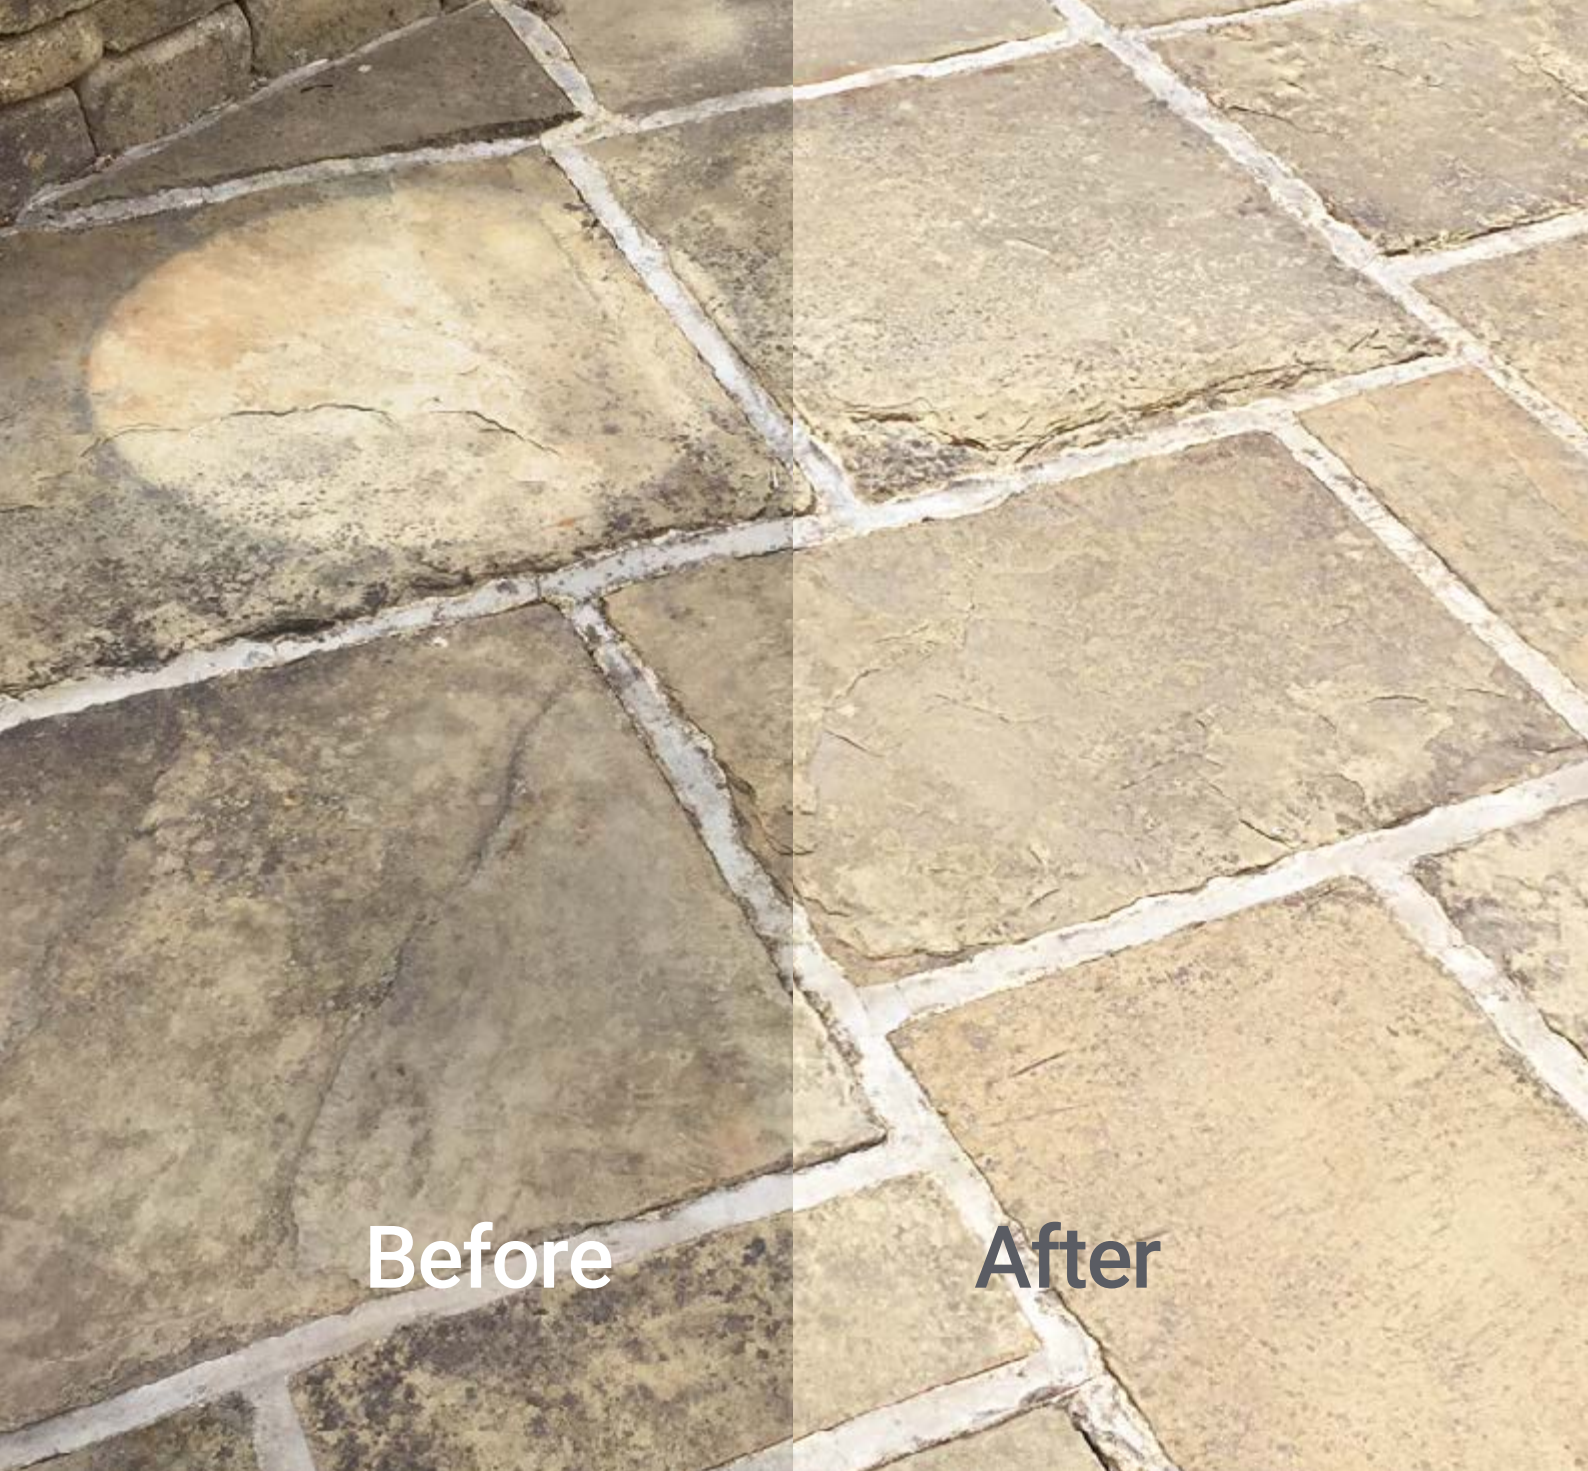

INSTALL GUIDANCE 

Before

After

Marshalls Green-Away® is the perfect cleaning solution to take care of your project.

Suitable for use on patios, driveways, and even walling, Green-Away® is proven to remove dirt, mould, and algae and will reduce the appearance of black spots on lichen within 6 months.