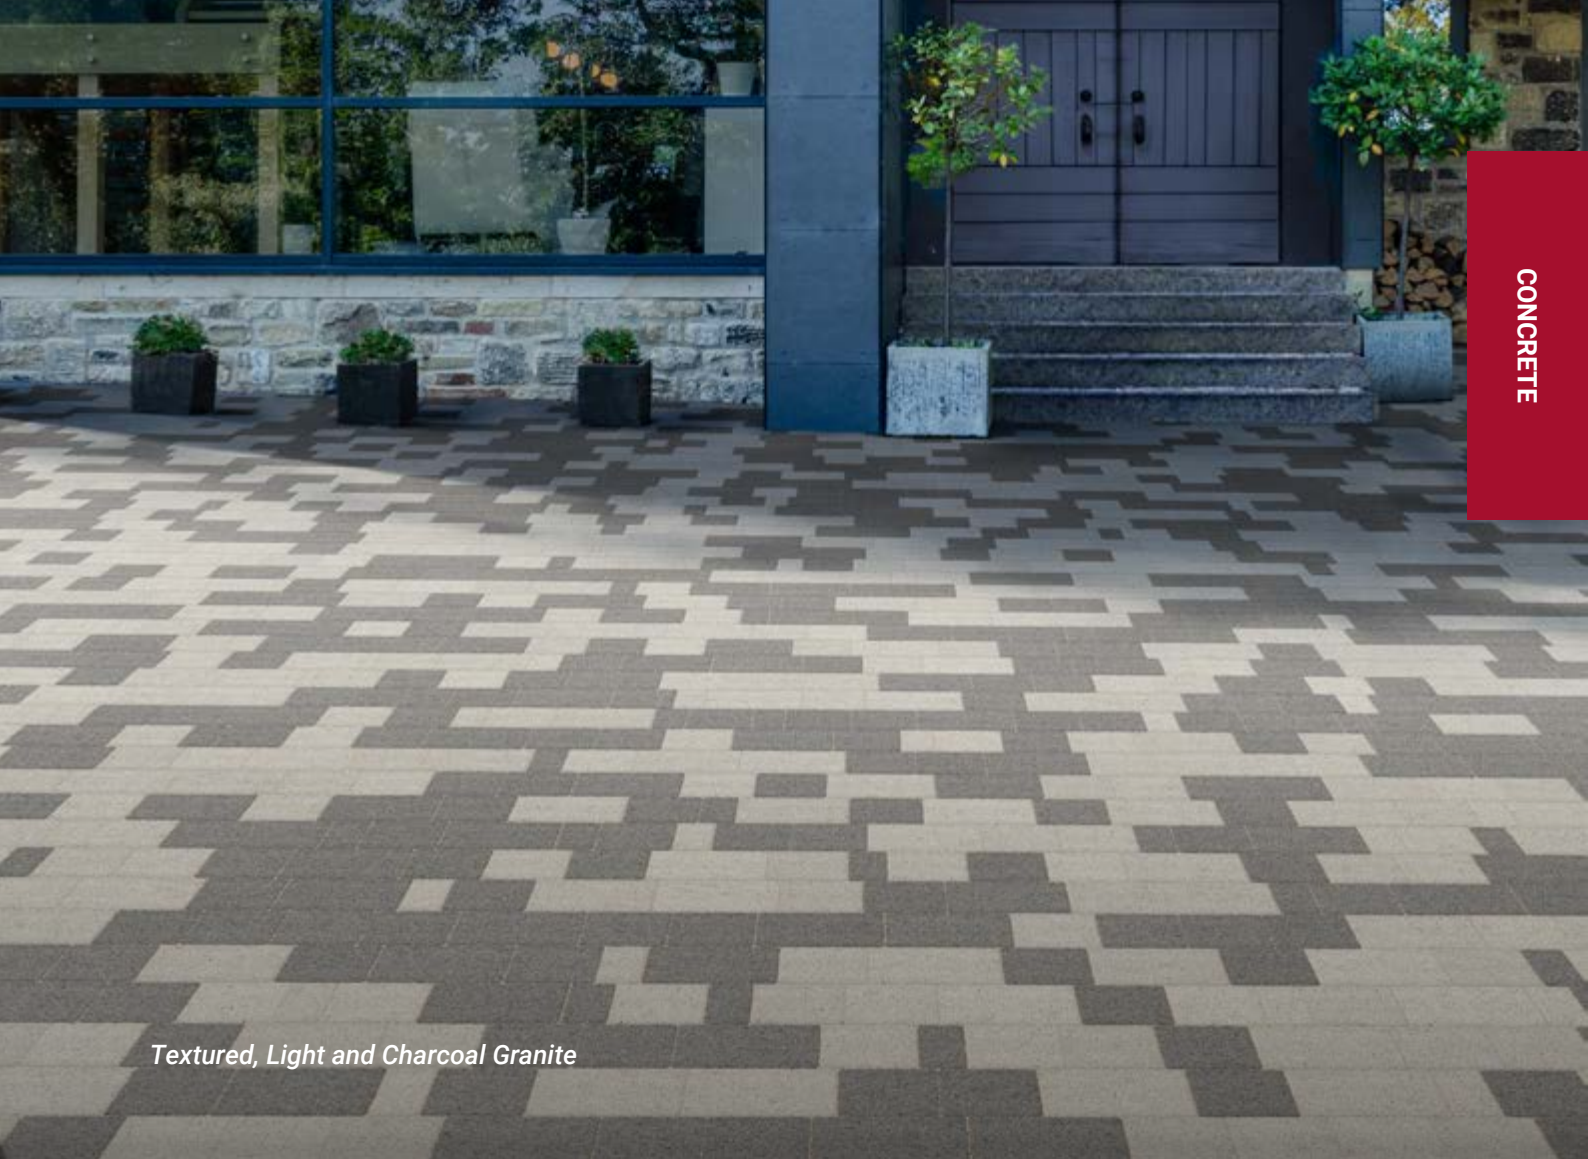

Dark and Light

Drivesett Argent[®]

A superb substitute for natural granite and combines all the practicality of a concrete.

Buff

Light

Dark

Graphite

[INSTALL GUIDANCE](#)